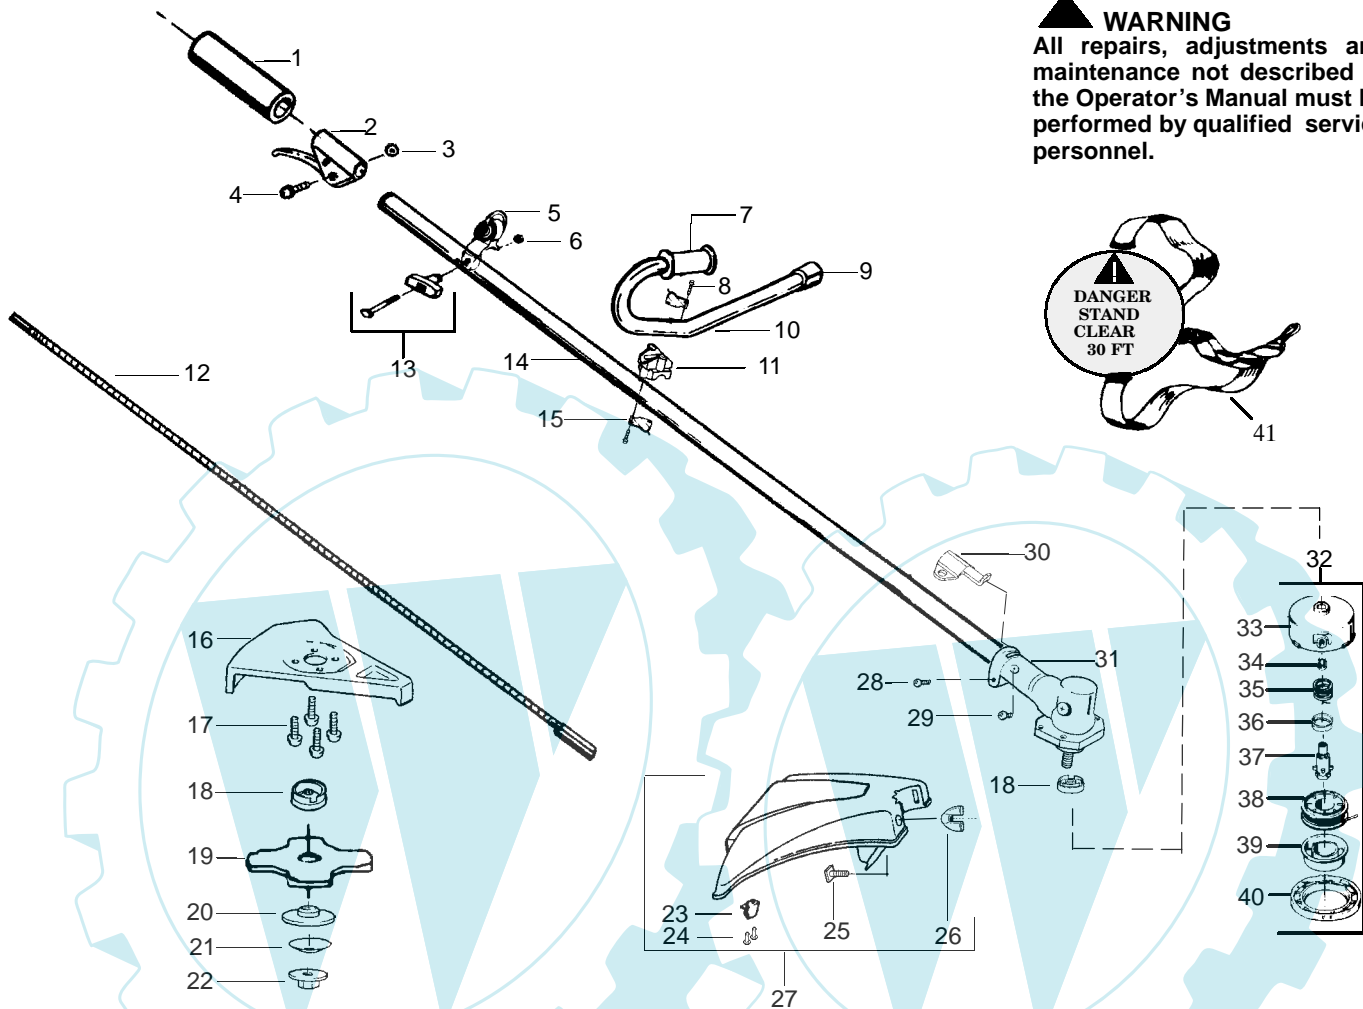

PARTS LIST NO. 530082992		Jonsered PARTS LIST	MODEL(s) GT32L	
DATE 8/07/02	Replaces 530082992 – 9/6/00		Note: Illustration may differ from actual model due to design changes	PAGE NO. 2

TYPE 3

▲ WARNING
All repairs, adjustments and maintenance not described in the Operator's Manual must be performed by qualified service personnel.

Ref.	Part No.	Description	Ref.	Part No.	Description
1.	530029445	Grip-Driveshaft	25.	530015820	Bolt
2.	530010959	Assy-Throttle	26.	530015197	Nut-1/4-20
3.	530015768	Nut	27.	530069779	Kit-Shield Ass'y. (Incls.23-26)
4.	530015774	Screw	28.	530016014	Screw
5.	530094686	Assy-Clamp Harness	29.	530016371	Screw
6.	530015197	Nut	30.	530095812	Bracket - Shield
7.	530092086	Grip-Fin	31.	530071585	Assy.-Gearbox
8.	530015791	Bolt	32.	952715546	Accy-Cutting Head
9.	530092192	Cap-End	33.	530093896	Assy-Hub
10.	530010723	Assy-Handlebar w/decals	34.	530093898	Line Saver
11.	530012207	Clamp-Handlebar	35.	530340007	Spring
12.	530095963	Shaft-Flex	36.	530328929	Cap-Spring
13.	530069252	Assy-T-Handle	37.	530095121	Arbor
14.	530071591	Kit-Driveshaft Assy.	38.	952715548	Accy-Spool w/line
15.	530094572	Bracket-Handlebar	39.	530401183	Button-Release
16.	530071383	Kit-Shield Blade w/decals	40.	530092133	Cover
17.	530016312	Screw	41.	530094417	Strap-Shoulder
18.	530094815	Blade Dust cup	Not Shown		
19.	530054865	Blade-Weed	530056335	Decal-Blade Direction	
20.	530095816	Washer-Blade Retaining	530027778	Decal-handlebar Warning	
21.	530016240	Washer-Belleville	530163027	Operator Manual	
22.	530015793	Nut-Flange (LH)	530038908	Decal-Shaft Warning	
23.	530052285	Limiters-Line			
24.	530015805	Screw			

✓ = NEW PART NUMBER FOR THIS IPL

★ = REFER TO THE SERVICE REFERENCE INDICATED FOR MORE INFORMATION. (LOCATED AT END OF IPL)