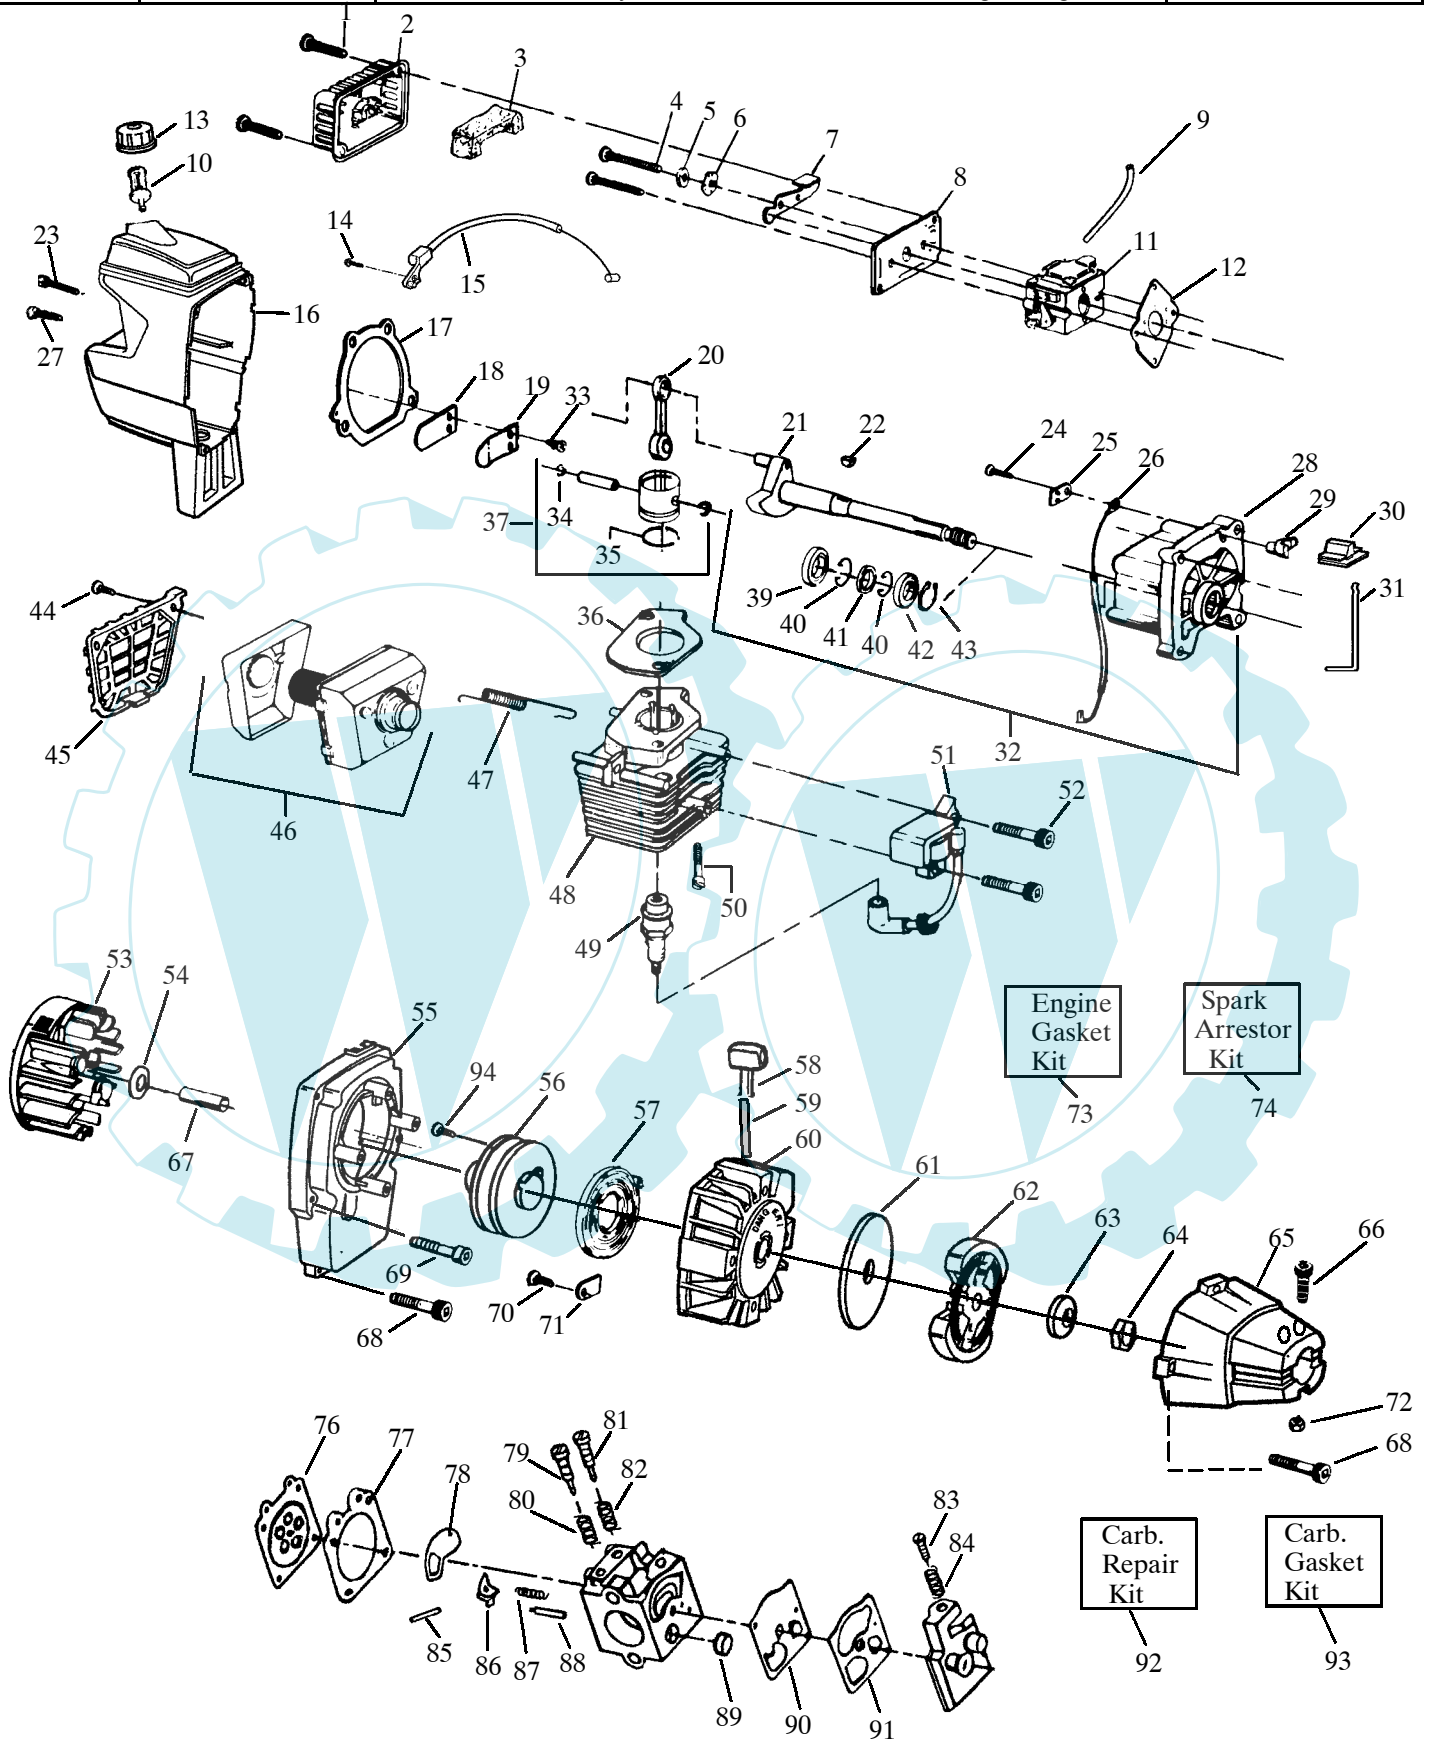

# TYPE 3

**▲ WARNING**  
All repairs, adjustments and maintenance not described in the Operator's Manual must be performed by qualified service personnel.

Ref.	Part No.	Description	Ref.	Part No.	Description
1.	530029445	Grip-Driveshaft	25.	530015820	Bolt
2.	530010959	Assy-Throttle	26.	530015197	Nut-1/4-20
3.	530015768	Nut	27.	530069779	Kit-Shield Ass'y. (Incls.23-26)
4.	530015774	Screw	28.	530016014	Screw
5.	530094686	Assy-Clamp Harness	29.	530016371	Screw
6.	530015197	Nut	30.	530095812	Bracket - Shield
7.	530092086	Grip-Fin	31.	530071585	Assy.-Gearbox
8.	530015791	Bolt	32.	952715546	Accy-Cutting Head
9.	530092192	Cap-End	33.	530093896	Assy-Hub
10.	530010723	Assy-Handlebar w/decals	34.	530093898	Line Saver
11.	530012207	Clamp-Handlebar	35.	530340007	Spring
12.	530095963	Shaft-Flex	36.	530328929	Cap-Spring
13.	530069252	Assy-T-Handle	37.	530095121	Arbor
14.	530071591	Kit-Driveshaft Assy.	38.	952715548	Accy-Spool w/line
15.	530094572	Bracket-Handlebar	39.	530401183	Button-Release
16.	530071383	Kit-Shield Blade w/decals	40.	530092133	Cover
17.	530016312	Screw	41.	530094417	Strap-Shoulder
18.	530094815	Blade Dust cup	Not Shown		
19.	530054865	Blade-Weed	530056335	Decal-Blade Direction	
20.	530095816	Washer-Blade Retaining	530027778	Decal-handlebar Warning	
21.	530016240	Washer-Belleville	530163027	Operator Manual	
22.	530015793	Nut-Flange (LH)	530038908	Decal-Shaft Warning	
23.	530052285	Limiters-Line			
24.	530015805	Screw			

✓ = NEW PART NUMBER FOR THIS IPL

★ = REFER TO THE SERVICE REFERENCE INDICATED FOR MORE INFORMATION. (LOCATED AT END OF IPL)

PARTS LIST NO. 530082992		<b>Jonsered</b> PARTS LIST	MODEL(S) GT32L
DATE 8/07/02	Replaces 530082992 - 9/6/00		<b>Note:</b> Illustration may differ from actual model due to design changes