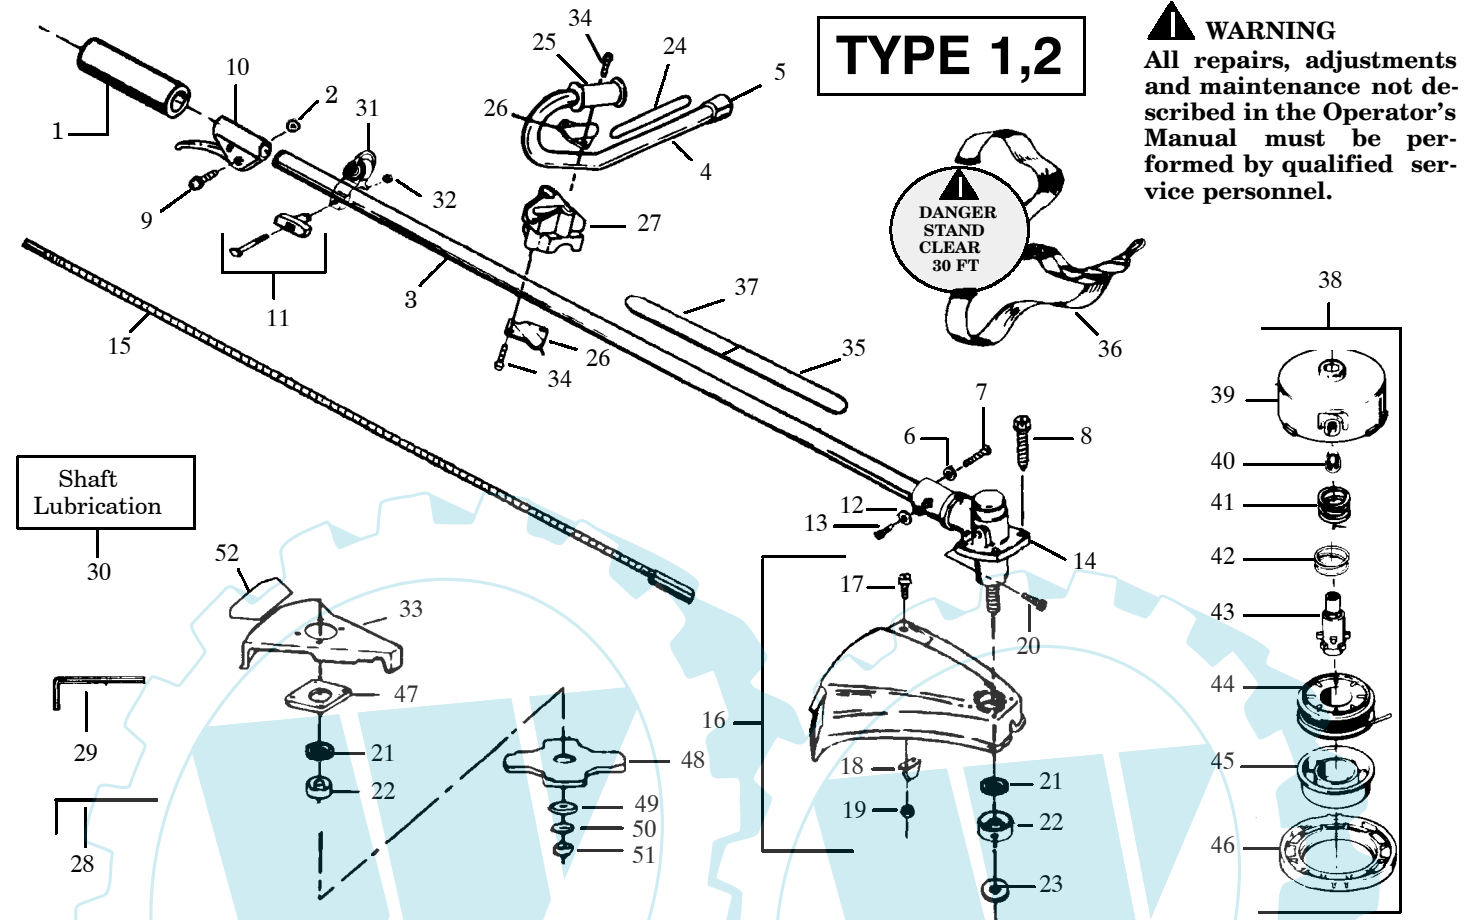

To identify correct part number, check trimmer type at the end of the serial number decal.

Example of serial number; 02134N401525-2

The -2 tells it is a type 2.

02 means it was build in 2002.

The 134 means it was built on the 134th day of that year.

The 401525 is the individual serial number for that particular unit.

PARTS LIST NO. 530082992		<b>Jonsered</b> PARTS LIST	MODEL(s) GT32L
DATE 8/07/02	Replaces 530082992 - 9/6/00		<b>Note:</b> Illustration may differ from actual model due to design changes

✓ = NEW PART NUMBER FOR THIS IPL

★ = REFER TO THE SERVICE REFERENCE INDICATED FOR MORE INFORMATION. (LOCATED AT END OF IPL)

PARTS LIST NO. 530082992		<b>Jonsered</b> PARTS LIST	MODEL(S) GT32L
DATE 8/07/02	Replaces 530082992 - 9/6/00		<b>Note:</b> Illustration may differ from actual model due to design changes